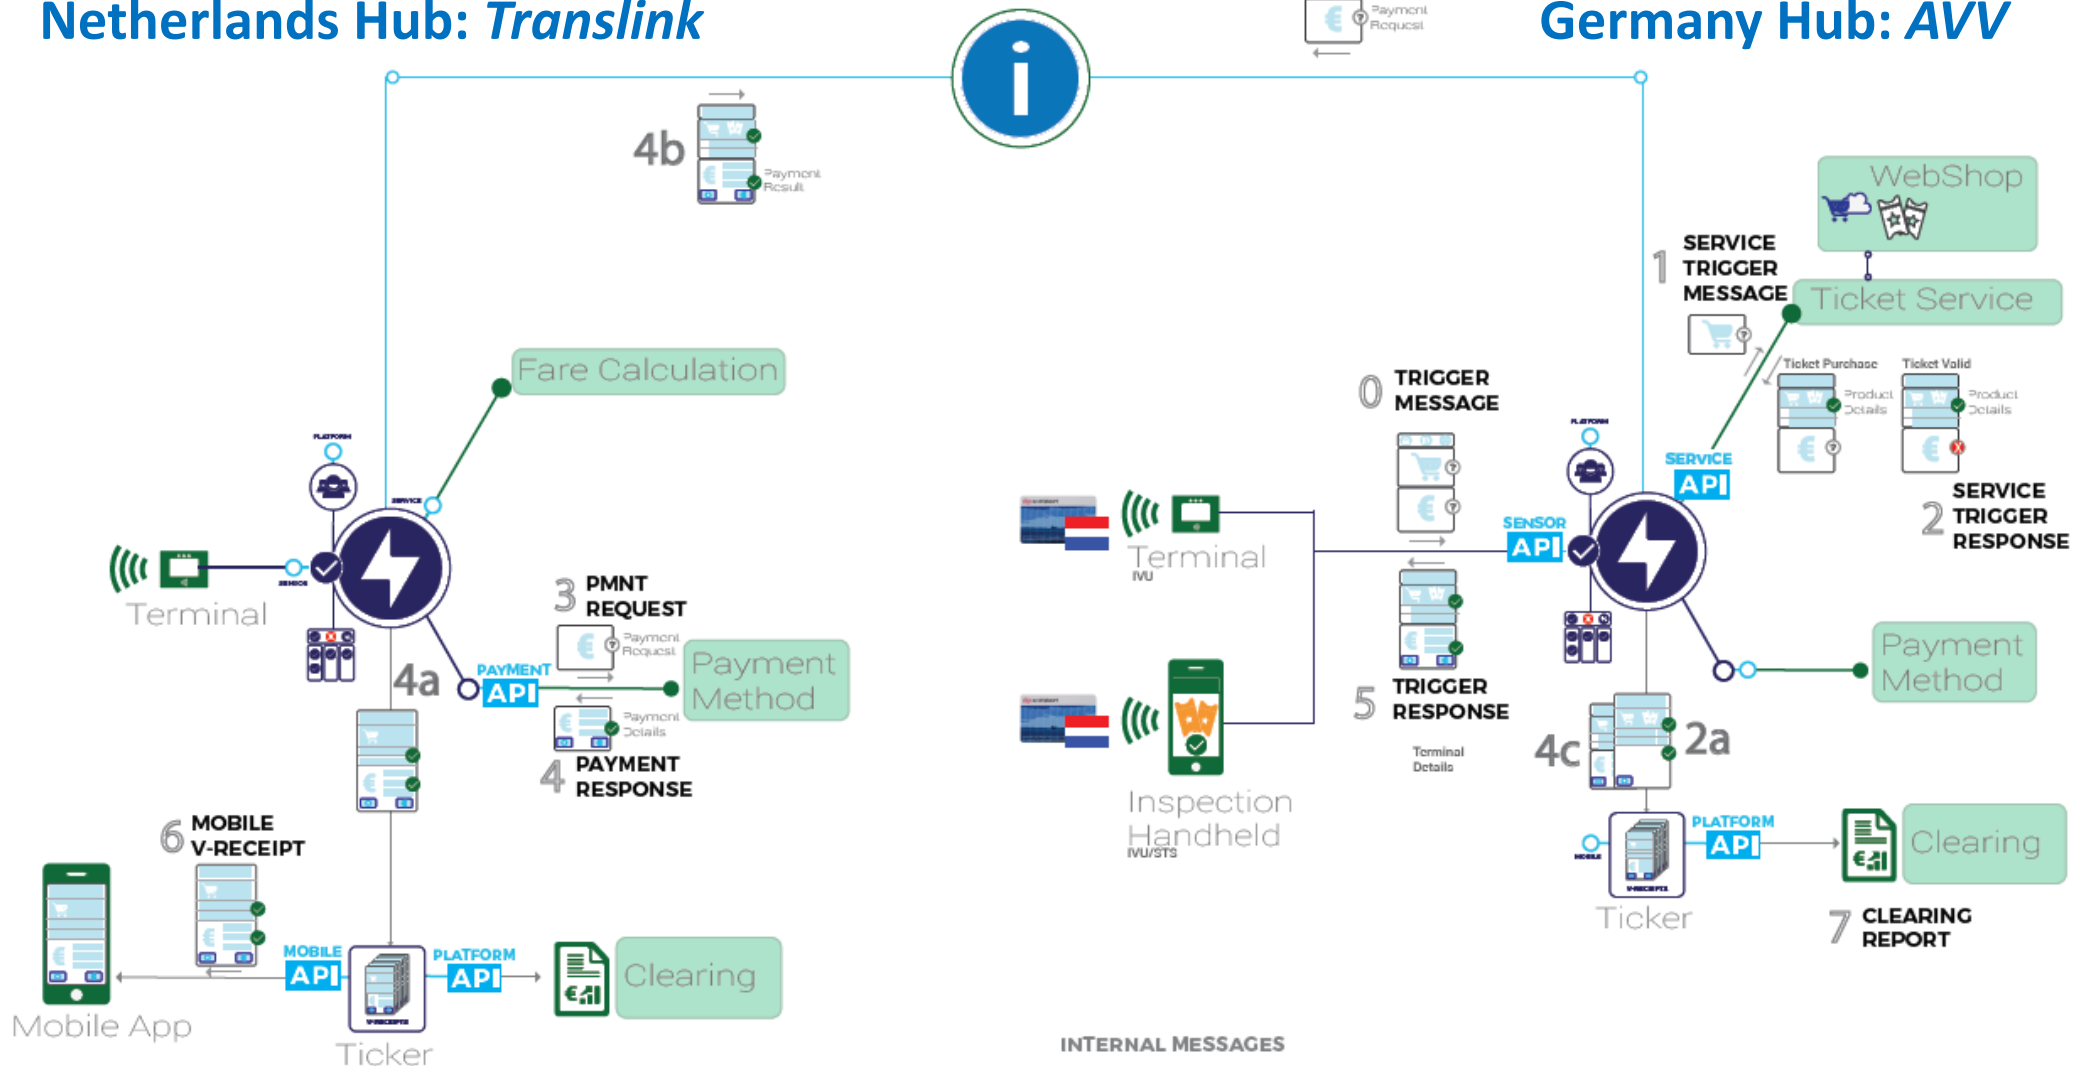

Architecture – cross border

ETC

Interoperable Hub

Netherlands Hub: *Translink*

Germany Hub: *AVV*

INTERNAL MESSAGES

- 2a CLEARING COPY
- 4a HOME V-RECEIPT UPDATE
- 2b CROSS BORDER PMNT
- 4b CLEARING V-RECEIPT UPDATE