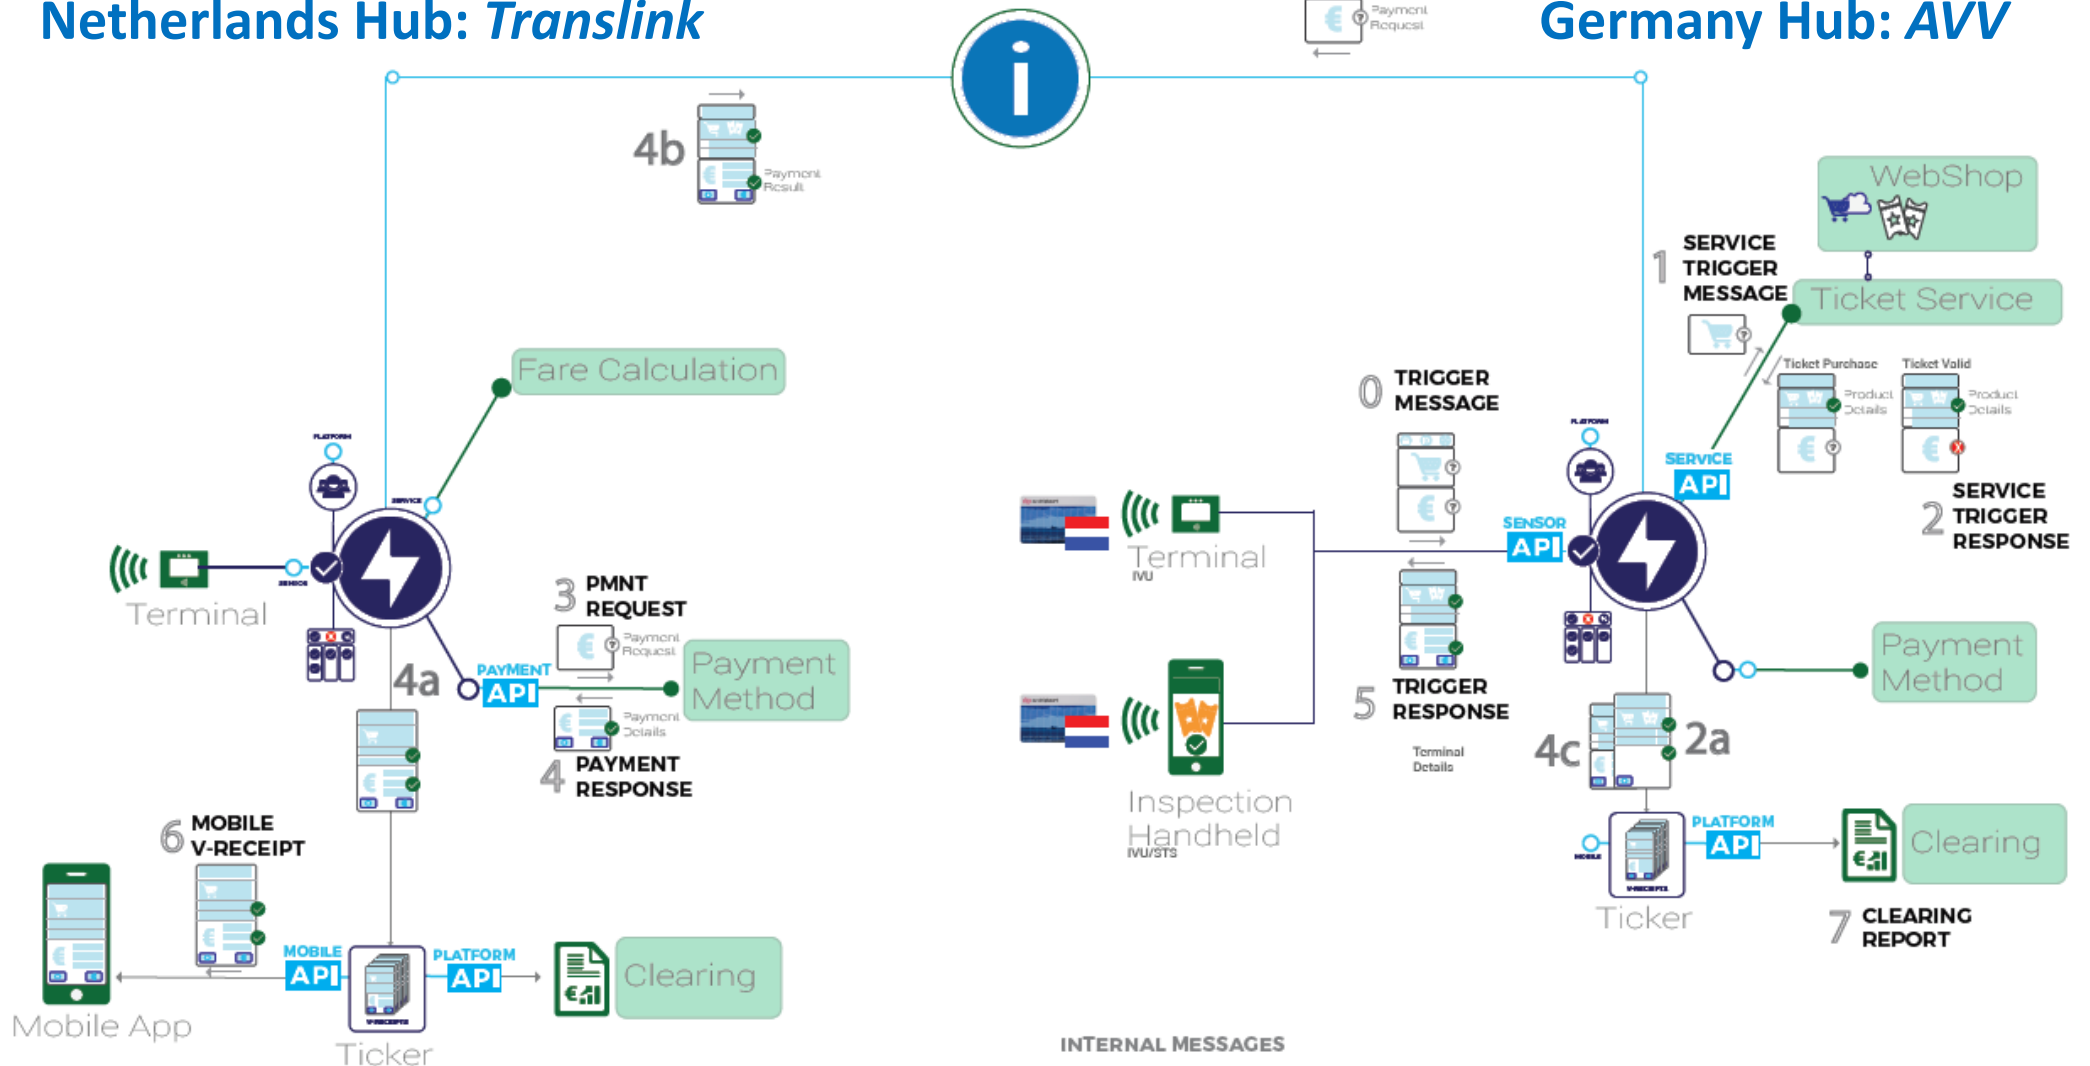

Architecture – cross border

ETC

Interoperable Hub

Netherlands Hub: *Translink*

Germany Hub: *AVV*

INTERNAL MESSAGES

2a CLEARING COPY

4a HOME V-RECEIPT UPDATE

2b CROSS BORDER PMNT

4b CLEARING V-RECEIPT UPDATE